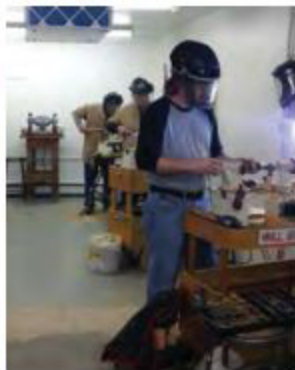

The Arts Center offers a larger meeting area, with space for a turning facility with seven lathes, as well as ancillary

equipment like a bandsaw and sharpening station. The new space required significant reconstruction, and we would like to thank the DAW members for the time, equipment, and money donated to make this move possible. Our thanks also to the Arts Center for accommodating us. Now chapter members are donating their time to teach classes to the local community. ■

---

—Glenn McCullough

The DAW crew knee-deep in demolition, knocking down walls and moving electrical and plumbing, to make smaller units into a larger, more functional space.

Reconstruction involved updating and adding light fixtures, drywall, and paint, as well as filling, leveling, and sealing the floor.